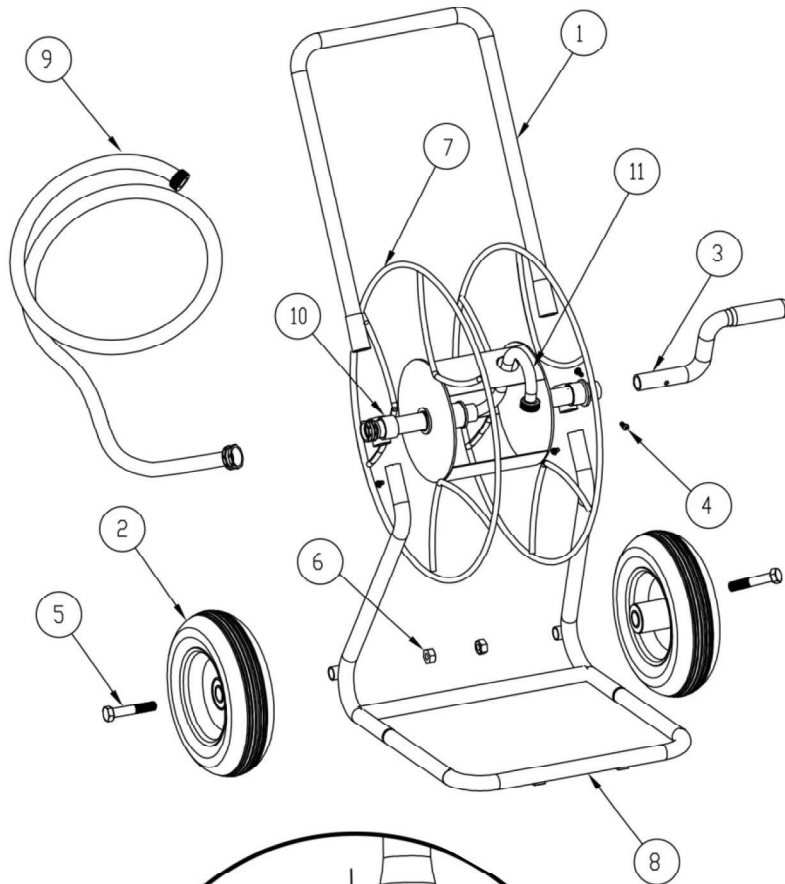

Model HT-2EZ - 2 Wheel Hose Truck

Assembly Instructions - Instrucciones de Ensamble - Notice de Montage

Questions?
Let Lewis Tools Customer Service help!
Call 1-800-589-7058 or
Email customerservice@lewistools.com

ITEM	PART NUMBER	DESCRIPTION	QTY	REPLACEMENT PART
1	9101021	Frame Handle	1	RPK-034
2	6100055	Tires & Wheels	2	RPK-053, RPK-054
3	9101022	Crank Handle Sub Assembly	1	RPK-035, RPK-048
4	5702082	Screw for Frame & Crank Handle	4	RPK-048
5	5702056	Axle Bolt	2	RPK-048
6	5701009	Axle Nut	2	RPK-048
7	9101026	Reel Sub Assembly	1	NIA
8	9101027	Frame Sub Assembly	1	RPK-018
9	6104024	Leader Hose	1	RPK-056
10	9101024	Inlet Pipe Sub Assembly	1	RPK-011
11	9101068	S-pipe Sub Assembly.	1	RPK-008

Step - 2