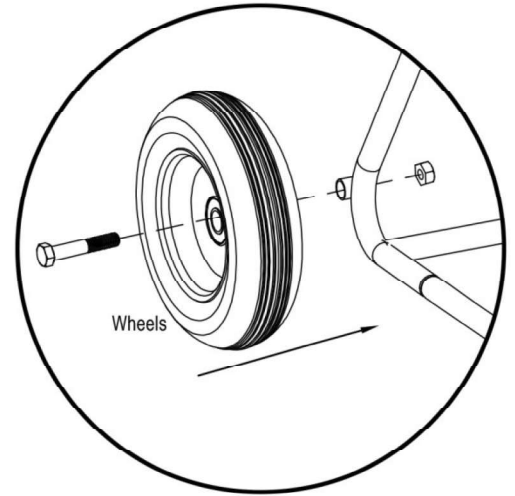

# Model HT-2EZ - 2 Wheel Hose Truck

Assembly Instructions - Instrucciones de Ensamble - Notice de Montage

Questions?  
 Let Lewis Tools Customer Service help!  
 Call 1-800-589-7058 or  
 Email customerservice@lewistools.com

ITEM	PART NUMBER	DESCRIPTION	QTY	REPLACEMENT PART
1	9101021	Frame Handle	1	RPK-034
2	6100055	Tires & Wheels	2	RPK-053, RPK-054
3	9101022	Crank Handle Sub Assembly	1	RPK-035, RPK-048
4	5702082	Screw for Frame & Crank Handle	4	RPK-048
5	5702056	Axle Bolt	2	RPK-048
6	5701009	Axle Nut	2	RPK-048
7	9101026	Reel Sub Assembly	1	NIA
8	9101027	Frame Sub Assembly	1	RPK-018
9	6104024	Leader Hose	1	RPK-056
10	9101024	Inlet Pipe Sub Assembly	1	RPK-011
11	9101068	S-pipe Sub Assembly.	1	RPK-008