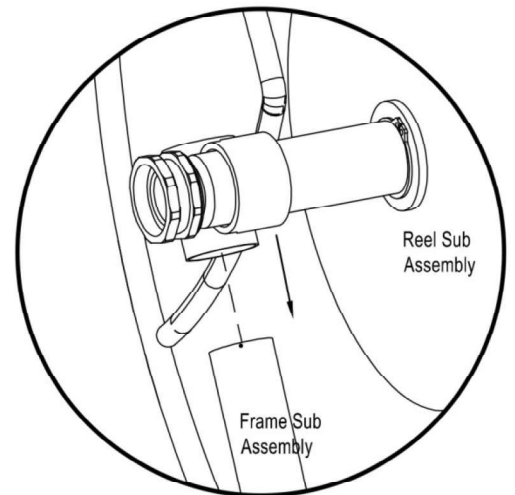

Model HT-2EZ - 2 Wheel Hose Truck

Assembly Instructions - Instrucciones de Ensamble - Notice de Montage

Questions?
Let Lewis Tools Customer Service help!
Call 1-800-589-7058 or
Email customerservice@lewistools.com

ITEM	PART NUMBER	DESCRIPTION	QTY	REPLACEMENT PART
1	9101021	Frame Handle	1	RPK-034
2	6100055	Tires & Wheels	2	RPK-053, RPK-054
3	9101022	Crank Handle Sub Assembly	1	RPK-035, RPK-048
4	5702082	Screw for Frame & Crank Handle	4	RPK-048
5	5702056	Axle Bolt	2	RPK-048
6	5701009	Axle Nut	2	RPK-048
7	9101026	Reel Sub Assembly	1	NIA
8	9101027	Frame Sub Assembly	1	RPK-018
9	6104024	Leader Hose	1	RPK-056
10	9101024	Inlet Pipe Sub Assembly	1	RPK-011
11	9101068	S-pipe Sub Assembly.	1	RPK-008

Step - 2