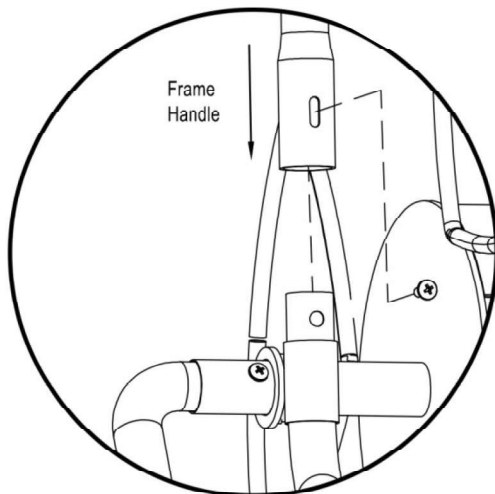

Model HT-2EZ - 2 Wheel Hose Truck

Assembly Instructions - Instrucciones de Ensamble - Notice de Montage

Questions?
Let Lewis Tools Customer Service help!
Call 1-800-589-7058 or
Email customerservice@lewistools.com

ITEM	PART NUMBER	DESCRIPTION	QTY	REPLACEMENT PART
1	9101021	Frame Handle	1	RPK-034
2	6100055	Tires & Wheels	2	RPK-053, RPK-054
3	9101022	Crank Handle Sub Assembly	1	RPK-035, RPK-048
4	5702082	Screw for Frame & Crank Handle	4	RPK-048
5	5702056	Axle Bolt	2	RPK-048
6	5701009	Axle Nut	2	RPK-048
7	9101026	Reel Sub Assembly	1	NIA
8	9101027	Frame Sub Assembly	1	RPK-018
9	6104024	Leader Hose	1	RPK-056
10	9101024	Inlet Pipe Sub Assembly	1	RPK-011
11	9101068	S-pipe Sub Assembly.	1	RPK-008

Step - 4