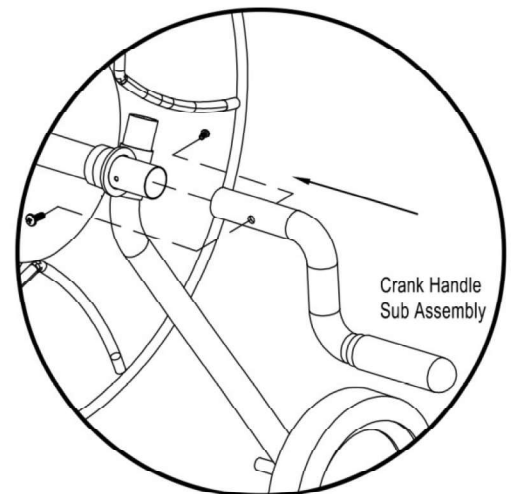

Model HT-2EZ - 2 Wheel Hose Truck

Assembly Instructions - Instrucciones de Ensamble - Notice de Montage

Questions?
Let Lewis Tools Customer Service help!
Call 1-800-589-7058 or
Email customerservice@lewistools.com

ITEM	PART NUMBER	DESCRIPTION	QTY	REPLACEMENT PART
1	9101021	Frame Handle	1	RPK-034
2	6100055	Tires & Wheels	2	RPK-053, RPK-054
3	9101022	Crank Handle Sub Assembly	1	RPK-035, RPK-048
4	5702082	Screw for Frame & Crank Handle	4	RPK-048
5	5702056	Axle Bolt	2	RPK-048
6	5701009	Axle Nut	2	RPK-048
7	9101026	Reel Sub Assembly	1	NIA
8	9101027	Frame Sub Assembly	1	RPK-018
9	6104024	Leader Hose	1	RPK-056
10	9101024	Inlet Pipe Sub Assembly	1	RPK-011
11	9101068	S-pipe Sub Assembly.	1	RPK-008

Step - 3