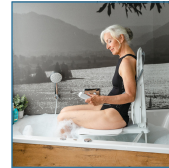

FIGURE F

The lightest and lowest bath lift on the market now helps users dive deeper and get cleaner!

- New removable backrest with 50° recline
- Larger seat with hygiene cutout
- Improved dual column design provides optimal stability for up to 300 pounds
- Seat height adjusts from 2.6" to 18.9"
- Easy-to-use floating remote control
- Installs easy in almost any bathtub no plumbing or electrical work required

PRODUCTS	Description
477400252	Bellavita Dive Bath Lift w/ Wh Cvr, 1/EA
SPECIFICATIONS	Description
Product Width	27.6"
CA Prop 65	DEHP chemical
Color	White
Material	Plastic
Product Length	40.2"
Product Weight	21.8 lbs
Retail Box Dimensions	15.6" x 17.3" X 14.4"
Retail Box Weight	5.8 lbs
Warranty	5yr Limited
Weight Capacity	300 lbs
Product Height	26.6